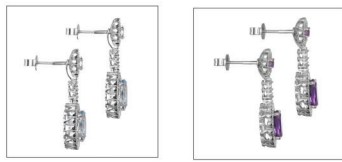

E11433	4 x 6mm	5 x 7mm	6 x 8mm	7 x 9mm
Emerald	✓	✓	✓	✓
Ruby	✓	✓	✓	✓
Blue sapphire	✓	✓	✓	✓
Pink sapphire	✓	✓	✓	✓
Aquamarine	✓	✓	✓	✓

Amethyst / Citrine available in all size on request