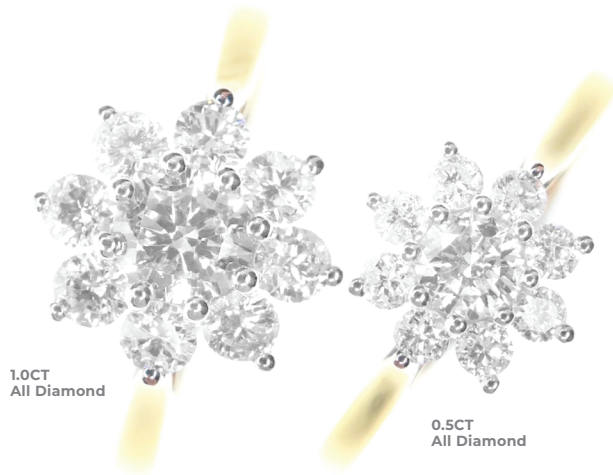

9 STONE DAISY DIAMOND COLLECTION

RINGS

R07887

ALL DIA

0.50CT

1.0CT

1.2CT

✓

✓

✓

1.0CT
All Diamond

0.5CT
All Diamond