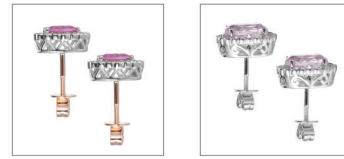

6 x 8mm
Pink Sapphire

5 x 7mm
Emerald + Gold

5 x 7mm
Emerald + Silver

FLOWER COLLECTION

OVAL SERIES

E10961	4 x 6mm	6 x 8mm	7 x 9mm	8 x 10mm
Emerald	✓	✓	✓	✓
Ruby	✓	✓	✓	✓
Blue sapphire	✓	✓	✓	✓
Pink sapphire	✓	✓	✓	✓
Kunzite	✓	✓	✓	✓