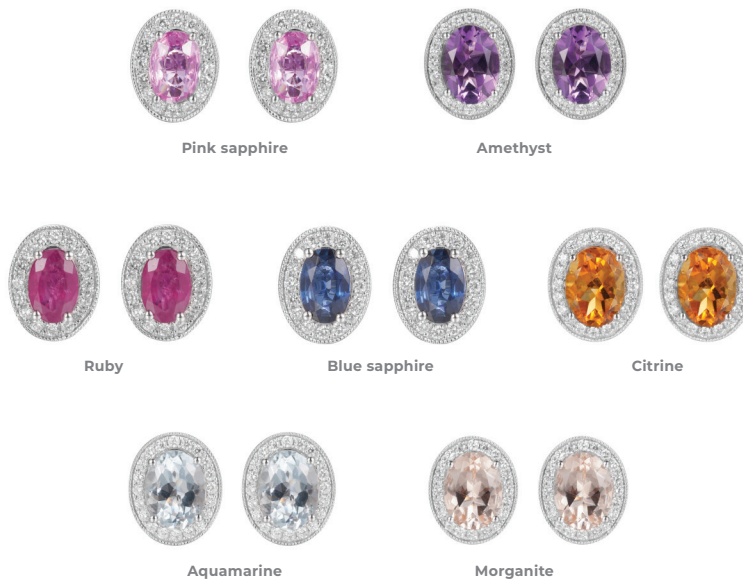

E11077	4 x 6mm	5 x 7mm	6 x 8mm
Emerald	✓	✓	✓
Ruby	✓	✓	✓
Blue Sapphire	✓	✓	✓
Pink Sapphire	✓	✓	✓
Aquamarine	✓	✓	✓

Amethyst / Citrine / Morganite available in all size on request