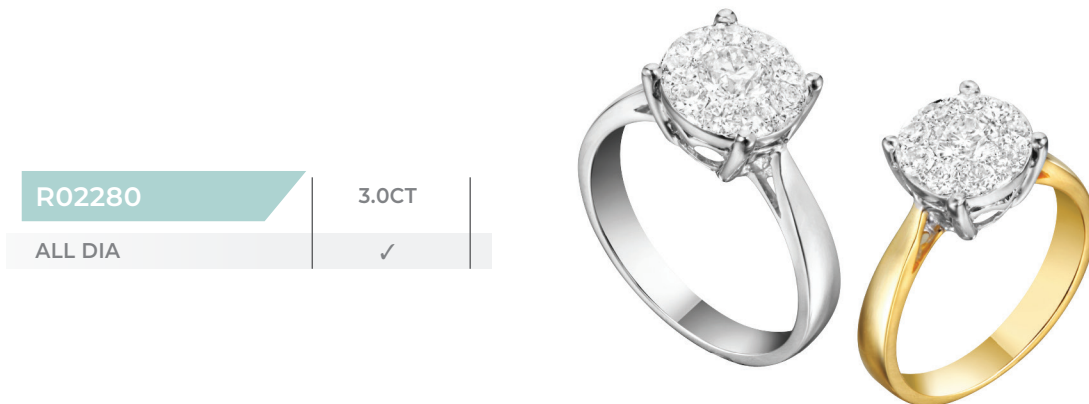

0.5CT All Diamond

R06912	0.25CT	0.50CT	1.0CT
ALL DIA	✓	✓	✓

All the diamond weights mentioned above are approximate and may vary.

DIAMOND COLLECTION OUTLOOK RANGE

RINGS

R02275	1.0CT
ALL DIA	✓

R02278	2.0CT
ALL DIA	✓