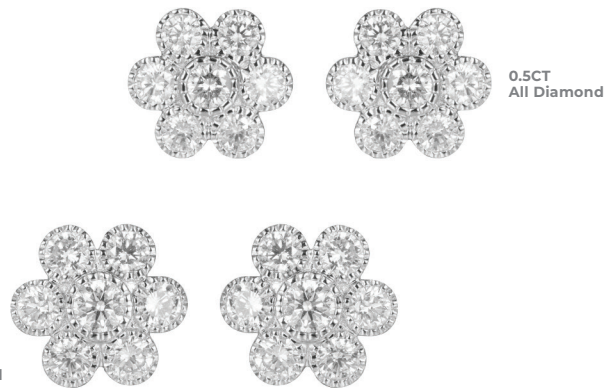

✓

✓

7 STONE DAISY DIAMOND COLLECTION

RINGS

R07884	0.25CT	0.50CT	1.0CT
ALL DIA	✓	✓	✓

1.0CT
All Diamond

0.5CT
All Diamond

0.5CT
All Diamond

1.0CT
All Diamond

R07889	0.25CT	0.50CT	1.0CT
ALL DIA	✓	✓	✓

EARRINGS

E07891	0.50CT	1.0CT
ALL DIA	✓	✓
Emerald+DIA	✓	✓
Ruby+DIA	✓	✓
Blue sapphire+DIA	✓	✓

1.0CT

0.5CT

0.5CT
All Diamond

1.0CT
All Diamond

✓

✓

✓

1.0CT
All Diamond

0.5CT
All Diamond

2.0CT
Blue sapphire
+DIA

1.0CT
All Diamond

1.0CT
Emerald+DIA