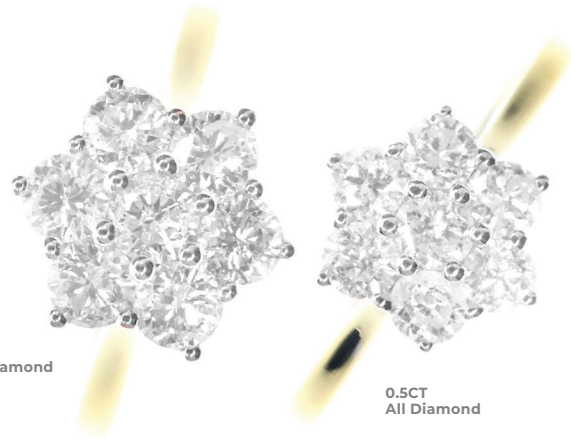

✓

✓

7 STONE DAISY DIAMOND COLLECTION

RINGS

R07884	0.25CT	0.50CT	1.0CT
ALL DIA	✓	✓	✓

1.0CT
All Diamond

0.5CT
All Diamond

0.5CT
All Diamond

1.0CT
All Diamond

R07889	0.25CT	0.50CT	1.0CT
ALL DIA	✓	✓	✓

EARRINGS

E07891	0.50CT	1.0CT
ALL DIA	✓	✓
Emerald+DIA	✓	✓
Ruby+DIA	✓	✓
Blue sapphire+DIA	✓	✓

1.0CT

0.5CT

0.5CT
All Diamond

1.0CT
All Diamond