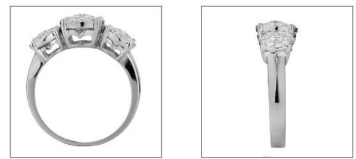

R02271	1.0-2.0CT
ALL DIA	✓