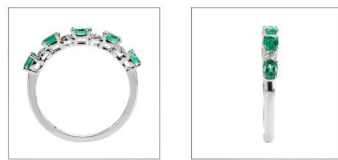

R13573	4 x 6mm
Ruby	✓
Blue sapphire	✓
Emerald	✓