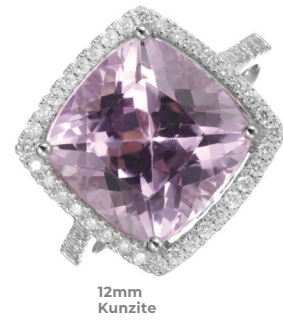

Pink sapphire

✓

Emerald / Ruby / Blue sapphire available in all sizes on request

MICRO DIAMOND COLLECTION

CUSHION SERIES

Square Cushion

R08837	6mm	7mm	8mm	10mm	12mm
Aquamarine	✓	✓	✓	✓	✓
Amethyst	✓	✓	✓	✓	✓
Citrine	✓	✓	✓	✓	✓
Morganite	✓	✓	✓	✓	✓
Kunzite	✓	✓	✓	✓	✓
Green Tourmaline	✓	✓	✓	✓	✓
Tanzanite	✓	✓	✓	✓	✓