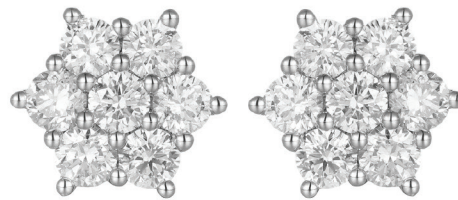

ALL DIA | ✓

EARRINGS

E10610

0.50CT

1.0CT

1.0CT

ALL DIA

✓

✓

✓

7 STONE DAISY DIAMOND COLLECTION

RINGS

R07884	0.25CT	0.50CT	1.0CT
ALL DIA	✓	✓	✓

1.0CT
All Diamond

0.5CT
All Diamond

0.5CT
All Diamond

1.0CT
All Diamond

R07889	0.25CT	0.50CT	1.0CT
ALL DIA	✓	✓	✓

EARRINGS

E07891	0.50CT	1.0CT
ALL DIA	✓	✓
Emerald+DIA	✓	✓
Ruby+DIA	✓	✓
Blue sapphire+DIA	✓	✓

1.0CT

0.5CT

0.5CT
All Diamond

1.0CT
All Diamond