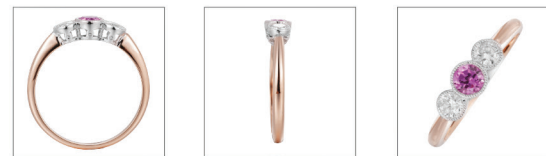

Pink Tourmaline : 2.86 cts
Dia : 0.25 cts

R11031

Blue Sapphire: 2.53 cts
Dia: 0.51 cts

R11031

Emerald: 3.60 cts
Dia: 0.55 cts

DIAMOND COLLECTION

DIAMOND CLAW SET 3 STONE

R09071	0.25CT	0.5CT	1.0CT
ALL DIA	✓	✓	✓

DIAMOND RUBOVER RIM SET 3 STONE

R12347	0.25CT	0.50CT	1.0CT
ALL DIA	✓	✓	✓
Emerald+DIA	✓	✓	✓
Ruby+DIA	✓	✓	✓
Blue sapphire+DIA	✓	✓	✓
Pink sapphire+DIA	✓	✓	✓

Pink sapphire+DIA

DIAMOND MILGRAIN RIM SET 3 STONE

R09072	0.25CT	0.50CT	1.0CT
ALL DIA	✓	✓	✓
Emerald+DIA	✓	✓	✓
Ruby+DIA	✓	✓	✓
Blue sapphire+DIA	✓	✓	✓
Pink sapphire+DIA	✓	✓	✓

Pink sapphire+DIA

All the diamond weights mentioned above are approximate and may vary.

DIAMOND COLLECTION

DIAMOND CLAW SET 5 STONE

R07885	0.25CT	0.5CT	1.0CT	1.5CT	2.0CT
ALL DIA	✓	✓	✓	✓	✓

DIAMOND CLAW SET 5 STONE

R12348	0.25CT	0.5CT	1.0CT	2.0CT
ALL DIA	✓	✓	✓	✓
Emerald+DIA	✓	✓	✓	✓
Ruby+DIA	✓	✓	✓	✓
Blue sapphire+DIA	✓	✓	✓	✓
Pink sapphire+DIA	✓	✓	✓	✓